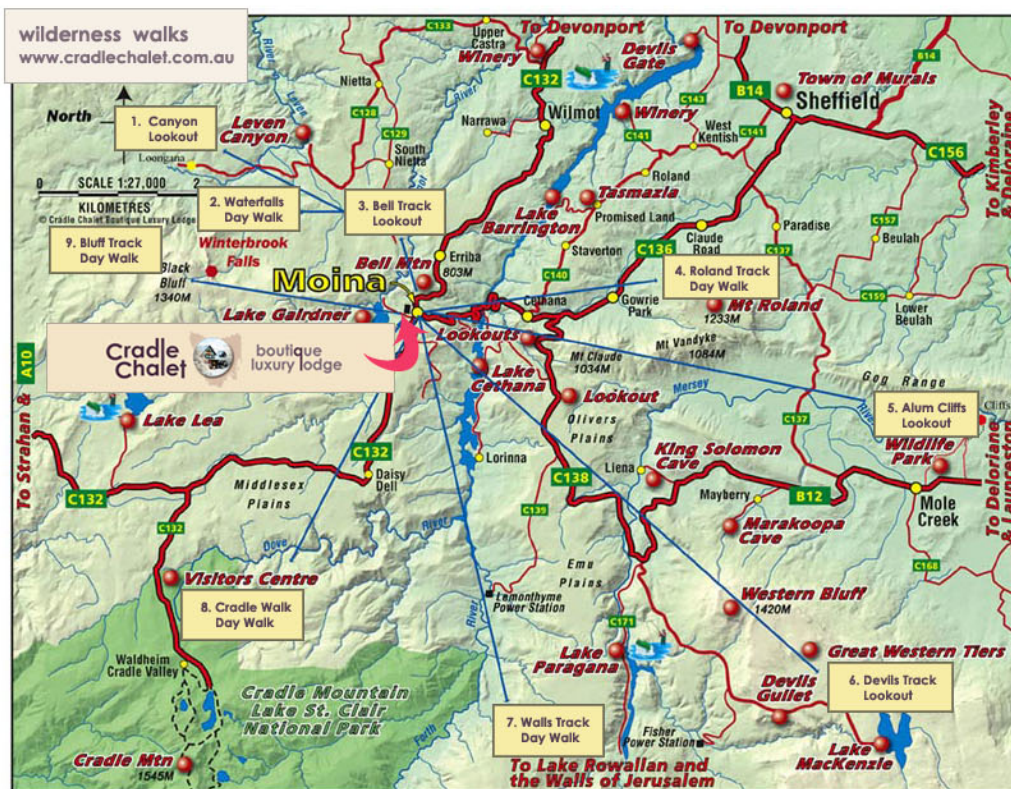

Cradle Chalet

boutique
luxury lodge

moina tasmania

gateway to cradle mountain

www.cradlechalet.com.au

wilderness walks - regional map

cradle chalet boutique luxury lodge

1422 cradle mountain road
moina tasmania 7310